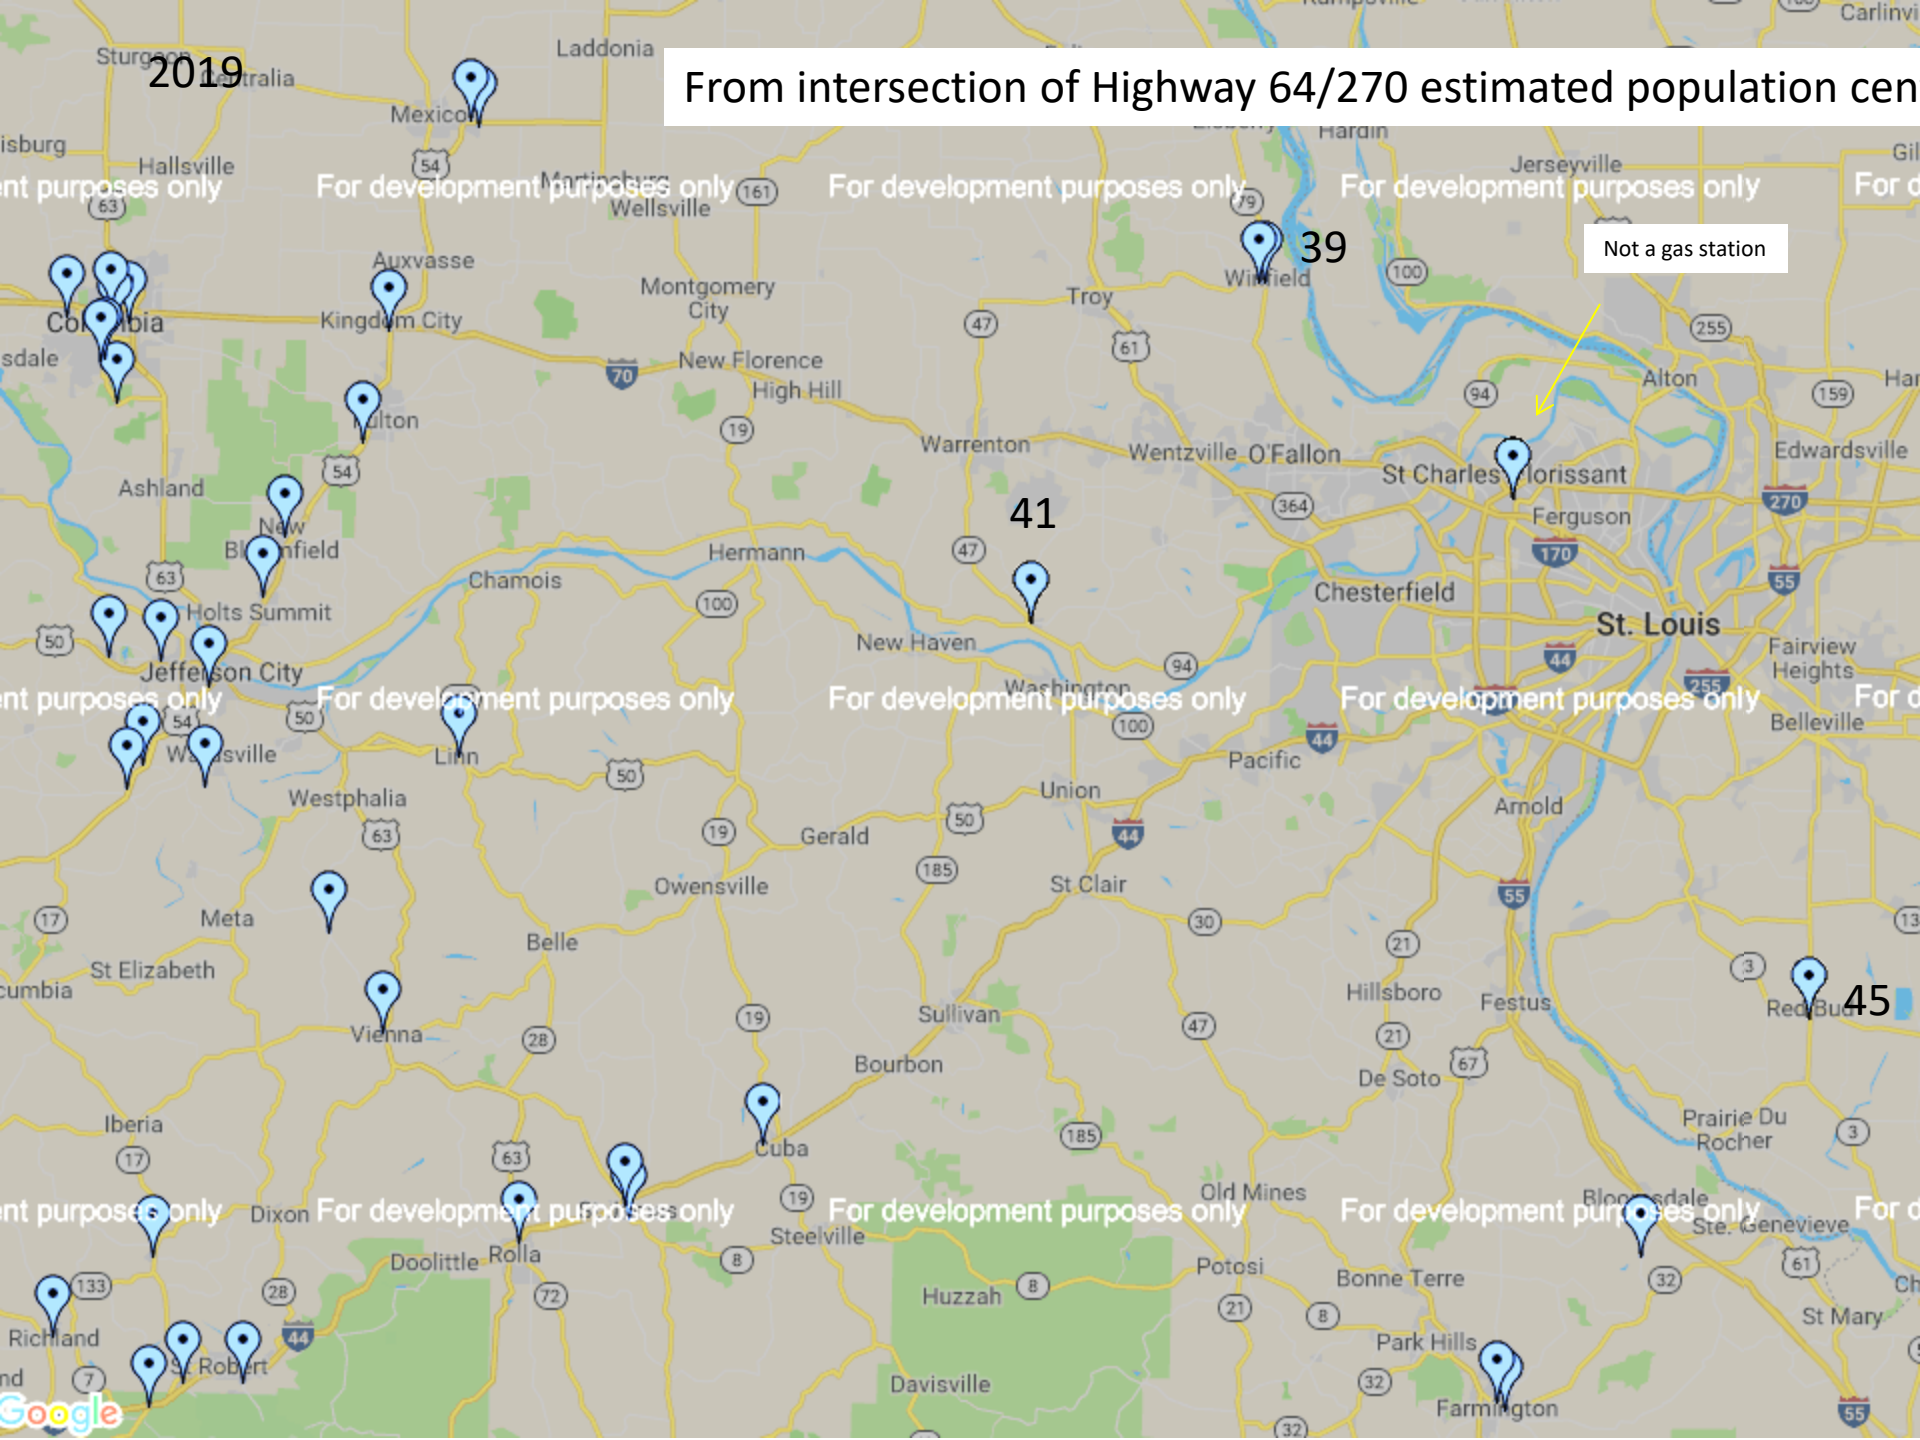

From intersection of Highway 64/270 estimated population cen

2019

For development purposes only

For development purposes only

For development purposes only

For development

For development purposes only

For development purposes only

Arnold West	Jefferson
Blair Street*	St. Louis City
Foley West^	Lincoln
Maryland Heights	St. Louis
Orchard Farm	St. Charles
Pacific	St. Louis
West Alton	St. Charles

2014	2015	2016	2017	2018 ^{cd}
72	69	70	66	71
66	63	68	68	77
67	65	65	66	68
72	69	73	67	70
72	66	76	68	72
65	65	67	62	71
72	70	75	72	75

CV - 70
77
77
82
73
69
84
66

2018 ^c
4
10
3
3
6
5
5

14-16	15-17	16-18 ^c
70	68	69
65	66	71
65	65	66
71	69	70
71	70	72
65	64	66
72	72	74

Kansas City

- Liberty Clay
- RG South Cass
- Rocky Creek Clay
- Trimble Clinton
- Watkins Mill Clay

65	62	66	69	74
65	65	61	63	66
66	68	69	70	72
64	68	69	66	69
67	64	66	69	72

78
89
74
78
78

7
0
4
2
5

64	65	69
63	63	63
67	69	70
67	67	68
65	66	69

2019

Outstate

Alba Jasper
 Bransont Taney
 El Dorado Springs Cedar
 Finger Lakes Boone
 Mark Twain* Monroe
 New Bloomfield Callaway
 Savannah Andrew