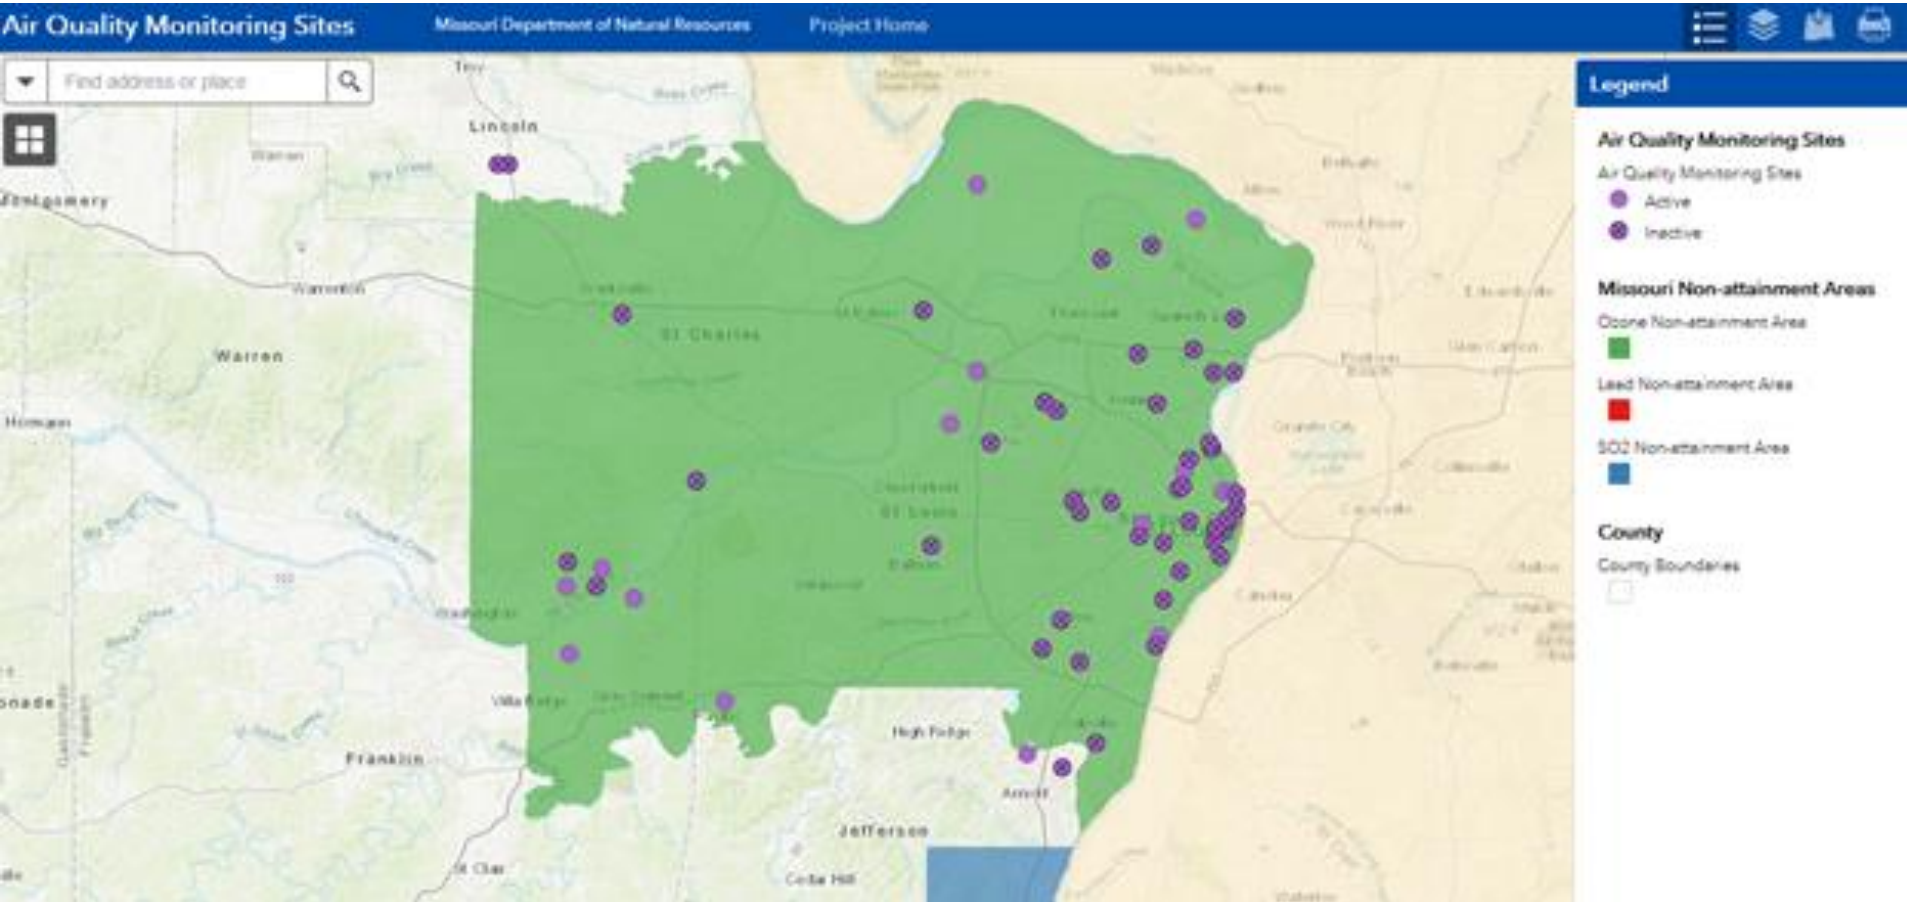

2019

~ 60 monitoring site with only 15 active and

2019

For development purposes only

For development purposes only

For development purposes only

For development purposes only

For development purposes only

From intersection of Highway 64/270 estimated population cen

2019

For development purposes only

For development purposes only

For development purposes only

For development

For development purposes only

For development purposes only

CV - 70
77
77
82
73
69
84
66

2018 ^c
4
10
3
3
6
5
5

14-16	15-17	16-18 ^c
70	68	69
65	66	71
65	65	66
71	69	70
71	70	72
65	64	66
72	72	74

Kansas City

- Liberty Clay
- RG South Cass
- Rocky Creek Clay
- Trimble Clinton
- Watkins Mill Clay

65	62	66	69	74
65	65	61	63	66
66	68	69	70	72
64	68	69	66	69
67	64	66	69	72

78
89
74
78
78

7
0
4
2
5

64	65	69
63	63	63
67	69	70
67	67	68
65	66	69

2019

Outstate

Alba Jasper
 Bransont Taney
 El Dorado Springs Cedar
 Finger Lakes Boone
 Mark Twain* Monroe
 New Bloomfield Callaway
 Savannah Andrew